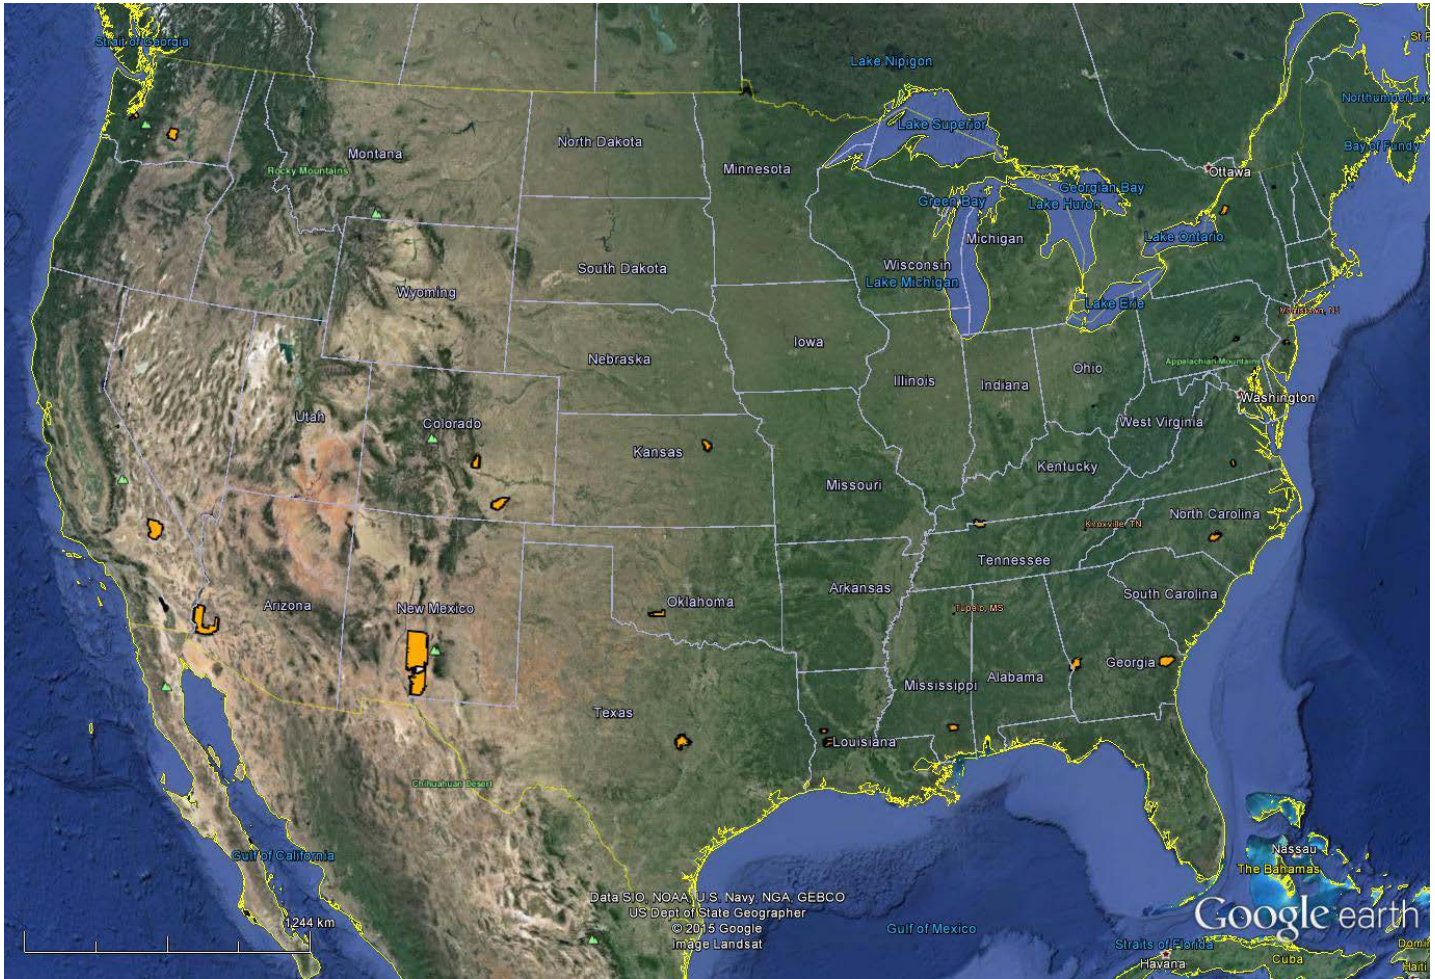

ENCLOSURE 2

INTRODUCTION

This enclosure provides exclusion zones (shown in orange) for the ground-based radars operating adjacent to the 3550-3650 MHz band.

Figure 1. Ground-Based Radar Exclusion Zone Lower 48 States

Figure 2. Ground-Based Radar Exclusion Zone Upper West Coast

Figure 3. Ground-Based Radar Exclusion Zone Middle West Coast

Figure 4. Ground-Based Radar Exclusion Zone Upper Central

Figure 5. Ground-Based Radar Exclusion Zone Lower Central

Figure 6. Ground-Based Radar Exclusion Zone Upper East Coast

Figure 7. Ground-Based Radar Exclusion Zone Middle East Coast

Figure 8. Ground-Based Radar Exclusion Zone Lower East Coast