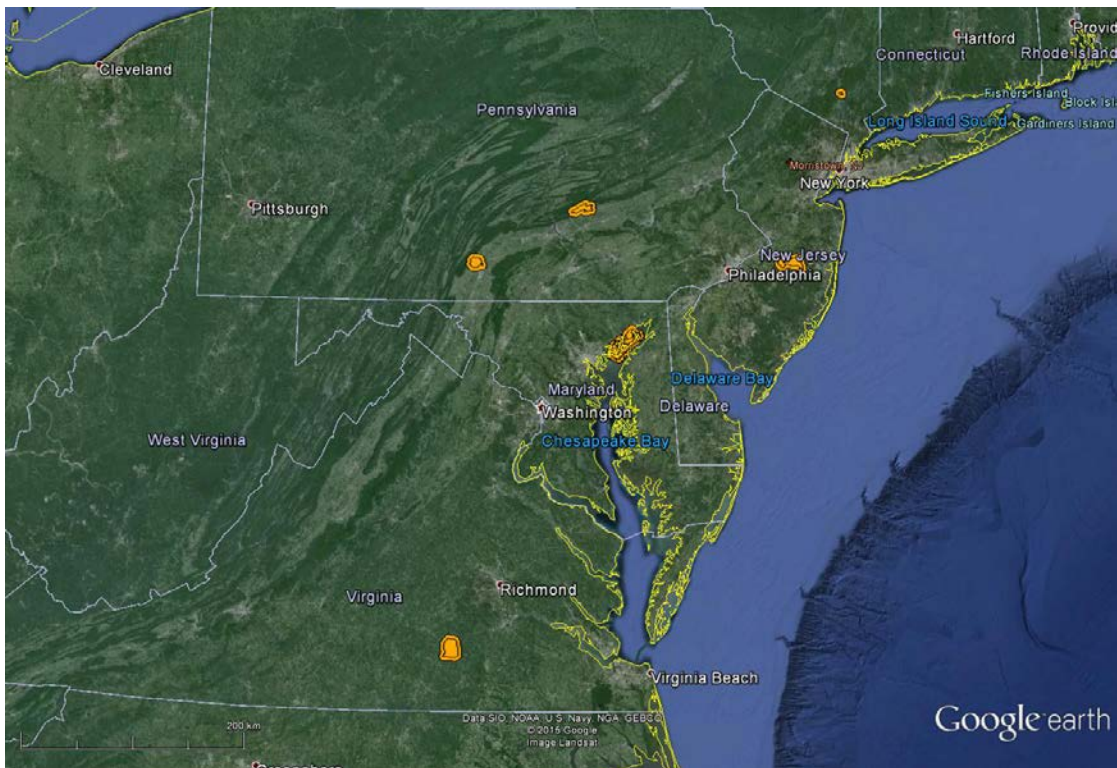

ENCLOSURE 2

INTRODUCTION

This enclosure provides exclusion zones (shown in orange) for the ground-based radars operating adjacent to the 3550-3650 MHz band.

Figure 1. Ground-Based Radar Exclusion Zone Lower 48 States

Figure 2. Ground-Based Radar Exclusion Zone Upper West Coast

Figure 3. Ground-Based Radar Exclusion Zone Middle West Coast

Figure 4. Ground-Based Radar Exclusion Zone Upper Central

Figure 5. Ground-Based Radar Exclusion Zone Lower Central

Figure 6. Ground-Based Radar Exclusion Zone Upper East Coast

Figure 7. Ground-Based Radar Exclusion Zone Middle East Coast

Figure 8. Ground-Based Radar Exclusion Zone Lower East Coast