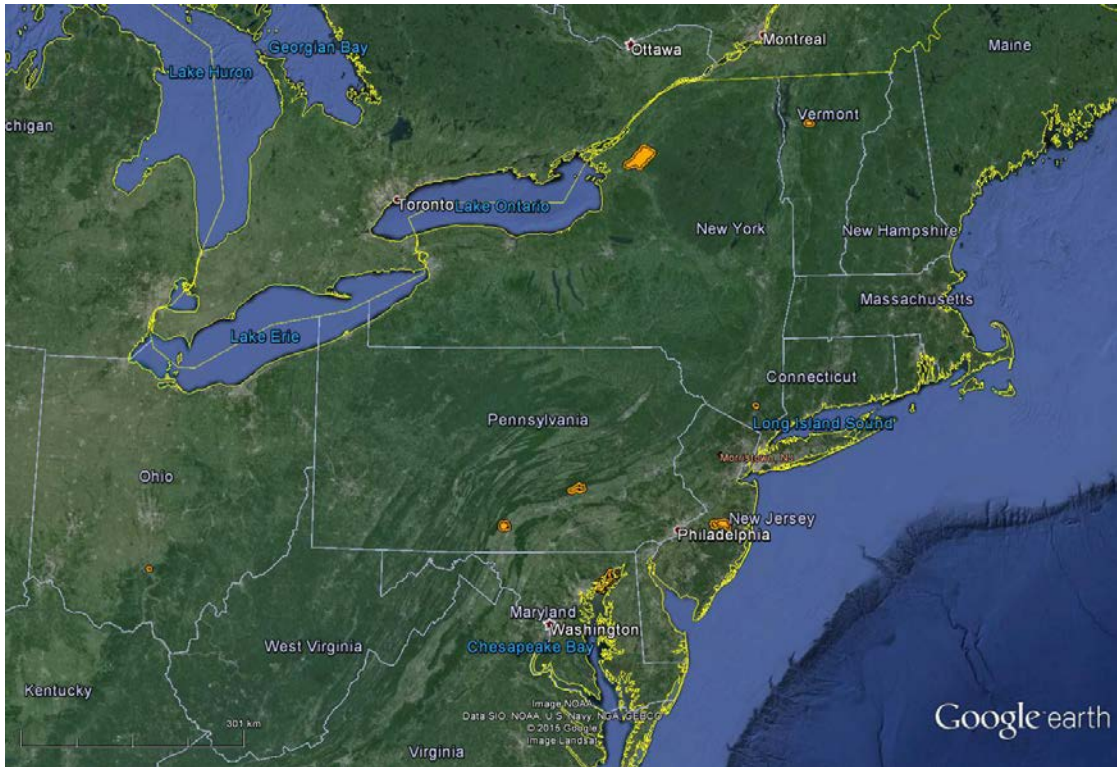

ENCLOSURE 2

INTRODUCTION

This enclosure provides exclusion zones (shown in orange) for the ground-based radars operating adjacent to the 3550-3650 MHz band.

Figure 1. Ground-Based Radar Exclusion Zone Lower 48 States

Figure 2. Ground-Based Radar Exclusion Zone Upper West Coast

Figure 3. Ground-Based Radar Exclusion Zone Middle West Coast

Figure 4. Ground-Based Radar Exclusion Zone Upper Central

Figure 5. Ground-Based Radar Exclusion Zone Lower Central

Figure 6. Ground-Based Radar Exclusion Zone Upper East Coast

Figure 7. Ground-Based Radar Exclusion Zone Middle East Coast

Figure 8. Ground-Based Radar Exclusion Zone Lower East Coast