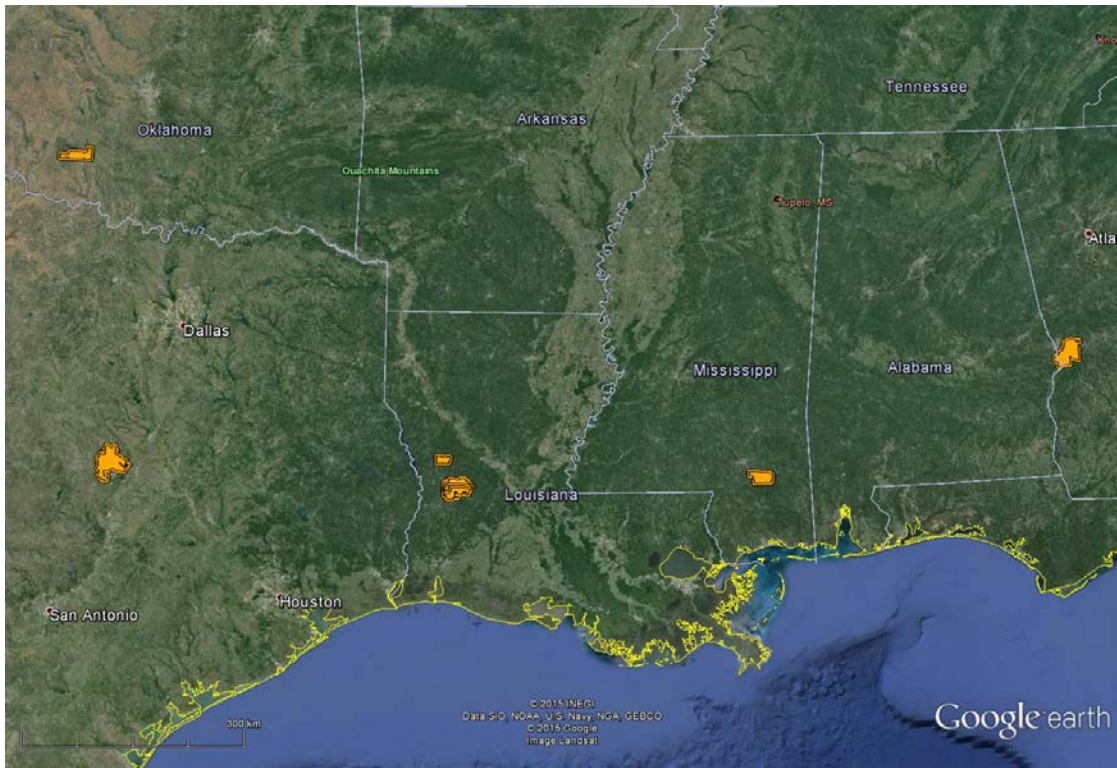

ENCLOSURE 2

INTRODUCTION

This enclosure provides exclusion zones (shown in orange) for the ground-based radars operating adjacent to the 3550-3650 MHz band.

Figure 1. Ground-Based Radar Exclusion Zone Lower 48 States

Figure 2. Ground-Based Radar Exclusion Zone Upper West Coast

Figure 3. Ground-Based Radar Exclusion Zone Middle West Coast

Figure 4. Ground-Based Radar Exclusion Zone Upper Central

Figure 5. Ground-Based Radar Exclusion Zone Lower Central

Figure 6. Ground-Based Radar Exclusion Zone Upper East Coast

Figure 7. Ground-Based Radar Exclusion Zone Middle East Coast

Figure 8. Ground-Based Radar Exclusion Zone Lower East Coast