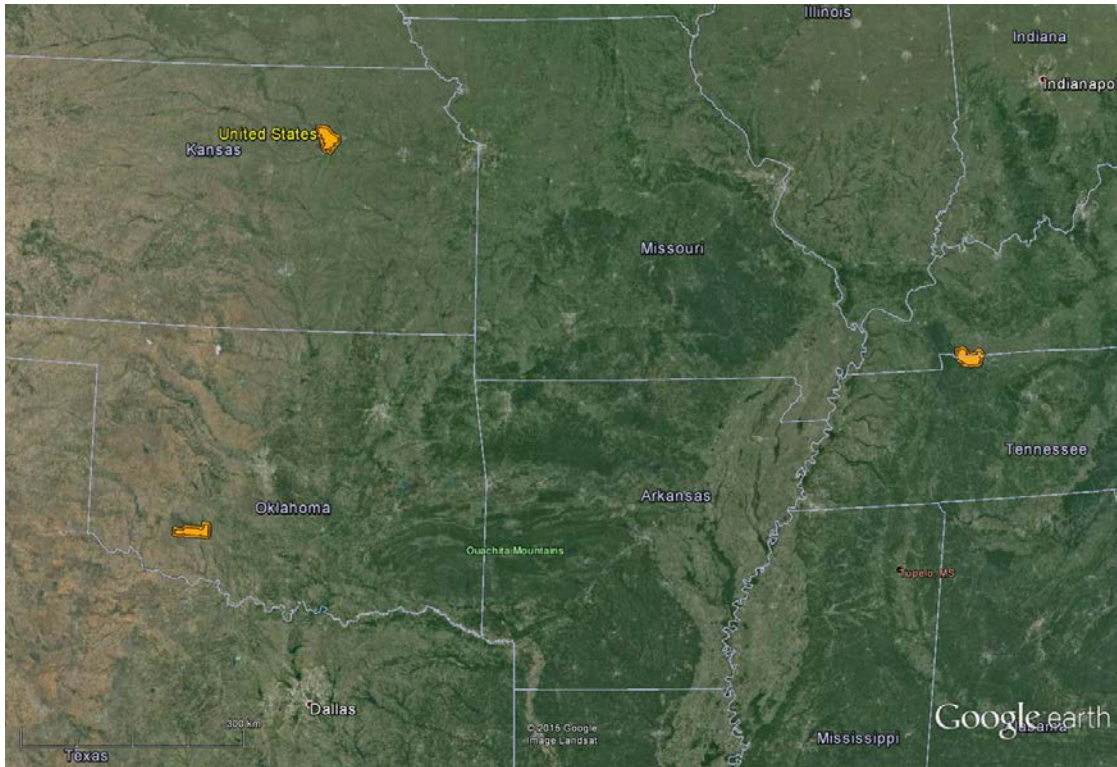

ENCLOSURE 2

INTRODUCTION

This enclosure provides exclusion zones (shown in orange) for the ground-based radars operating adjacent to the 3550-3650 MHz band.

Figure 1. Ground-Based Radar Exclusion Zone Lower 48 States

Figure 2. Ground-Based Radar Exclusion Zone Upper West Coast

Figure 3. Ground-Based Radar Exclusion Zone Middle West Coast

Figure 4. Ground-Based Radar Exclusion Zone Upper Central

Figure 5. Ground-Based Radar Exclusion Zone Lower Central

Figure 6. Ground-Based Radar Exclusion Zone Upper East Coast

Figure 7. Ground-Based Radar Exclusion Zone Middle East Coast

Figure 8. Ground-Based Radar Exclusion Zone Lower East Coast