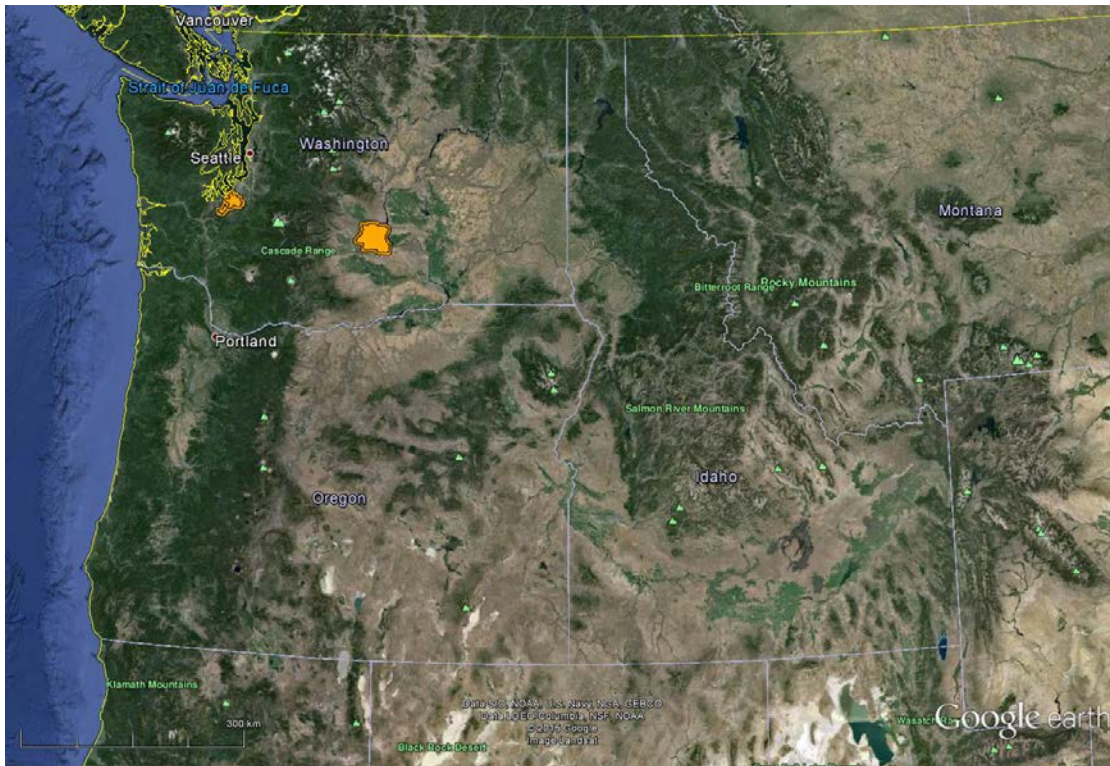

ENCLOSURE 2

INTRODUCTION

This enclosure provides exclusion zones (shown in orange) for the ground-based radars operating adjacent to the 3550-3650 MHz band.

Figure 1. Ground-Based Radar Exclusion Zone Lower 48 States

Figure 2. Ground-Based Radar Exclusion Zone Upper West Coast

Figure 3. Ground-Based Radar Exclusion Zone Middle West Coast

Figure 4. Ground-Based Radar Exclusion Zone Upper Central

Figure 5. Ground-Based Radar Exclusion Zone Lower Central