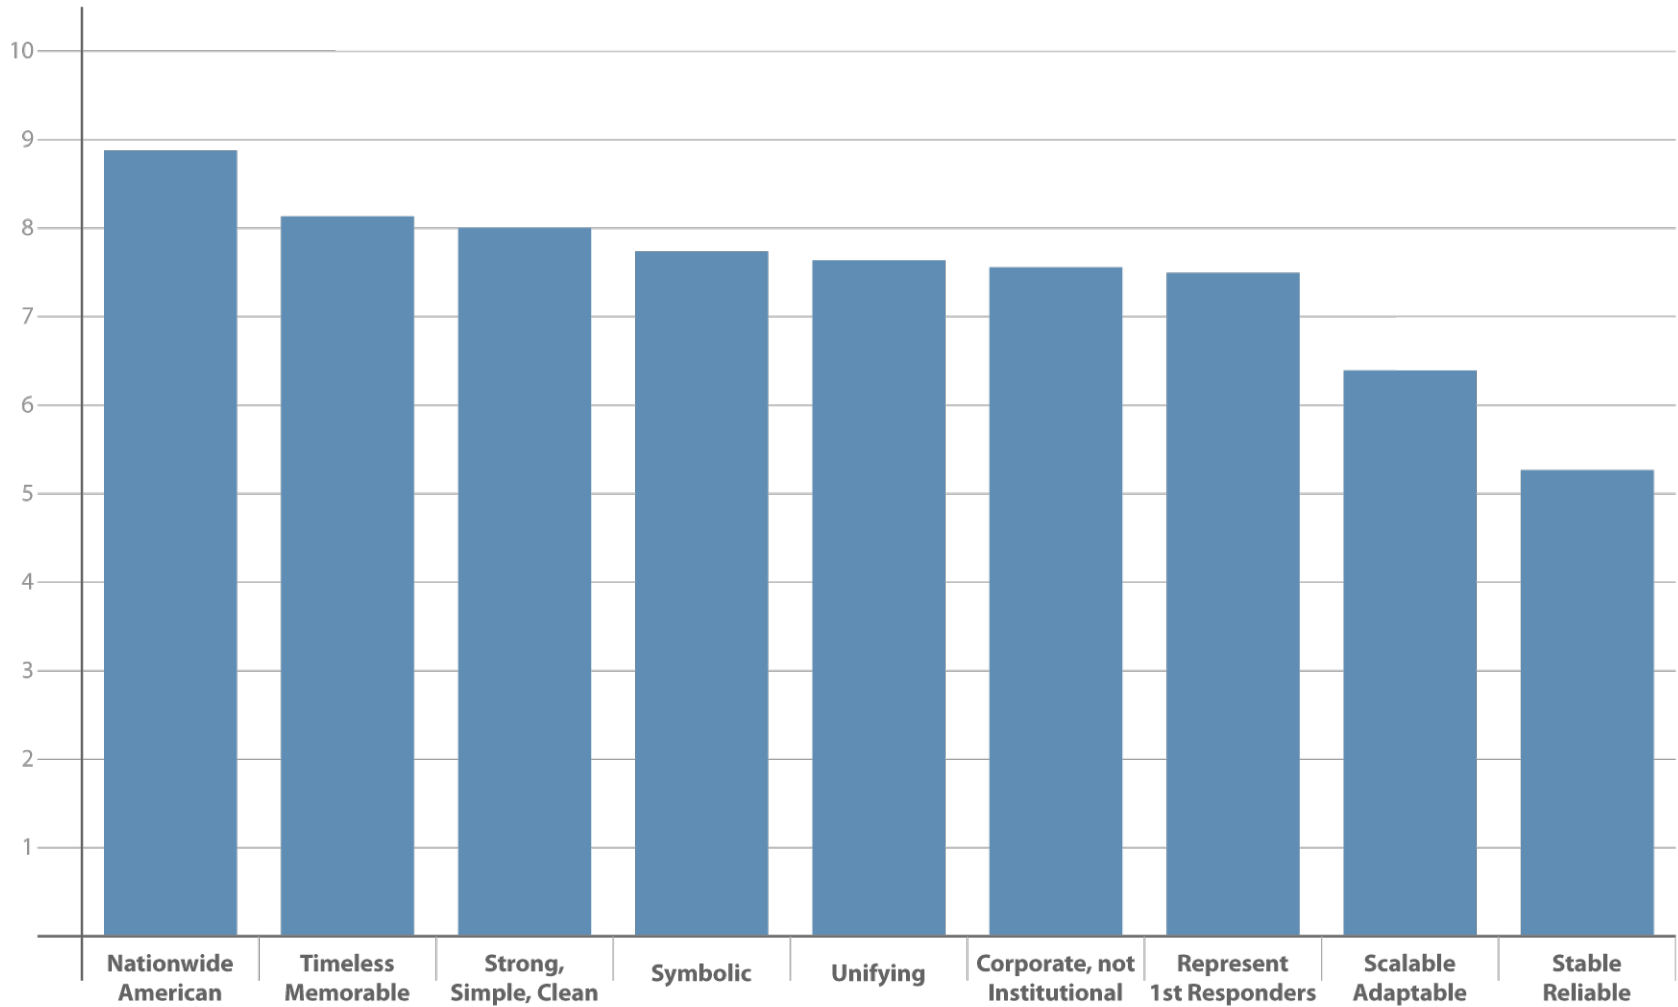

Logo Characteristics