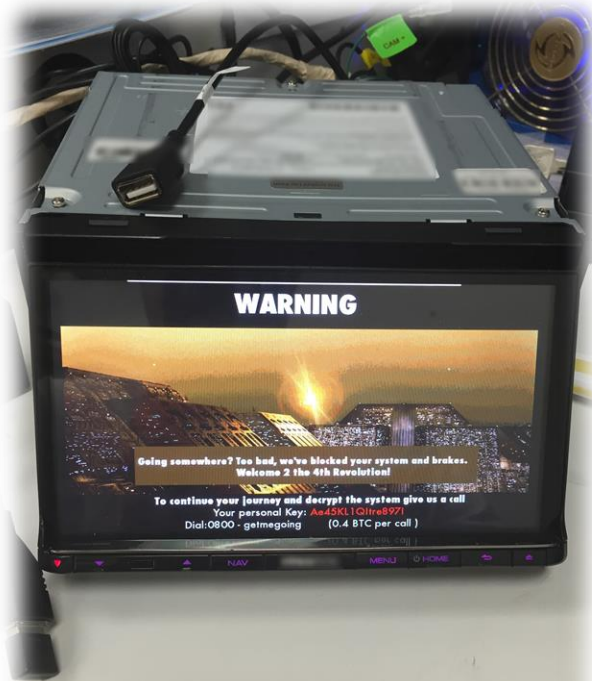

IoT SECURITY: TWO VIEWS

Lorie Wigle- General Manager, IoT Security Solutions

October 19, 2016

Security Research Perspective

briankrebs

@briankrebs

Following

It's looking likely that KrebsOnSecurity will be offline for a while. Akamai's kicking me off their network tonight.